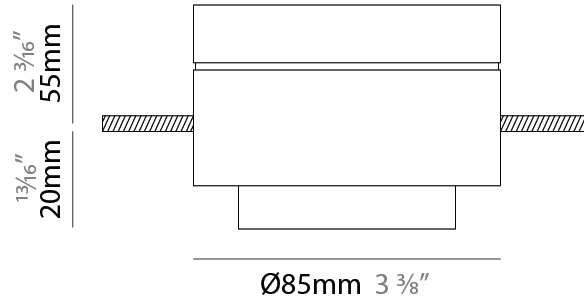

PROJECT	_____
TYPE	_____
SPECIFIER	_____
QUANTITY	_____
DATE	_____

ZOOM RECESSED

A7200013- -

base number   Color   Finish
Temperature   Options

1. To build a product code in our configurator select the specify button on the base model # product page
2. To build a manual product code on this datasheet choose from the options listed below in blue font and add the suffix to the base model #

GENERAL

Series: Zoom
Brand: Letroh
Division: Architectural
Mounting Type: Recessed
Mounting Location: Ceiling
Subcategory: Downlight

PHYSICAL

Shape: Rectangle
Diameter (mm): 85
Diameter (in): 3 3/8
Height (mm): 75
Height (in): 2 15/16
Light Distribution: Downlight
Weight (kg): 0.38
Weight (lbs): 0.73
Fixture Finish: WHI / BLK
Fixture Material: Aluminum

ELECTRICAL

Lamp Type: LED (Zhaga Standard)
Input Wattage (W): 14.7
Total Output Wattage (W): 12.7
Dimming: Tri-Mode (Non-Dimming and Phase Dimming (120Vac only) and 0-10V Dimming)
Driver Included: No
Driver Location: Remote
Driver Type: Constant Current - Universal
Driver Class: Class 2
Housing: ENCP3
Input Voltage (V): 120 - 277
Constant Current (MA): 350

LED

Color Temperature (°K): 2700 / 3000
Max. Delivered Lumen (lm): 831 / 878
Nominal Lumen (lm): 1010 / 1068
CRI: >97 CRI
Lamp Life (hrs): 50000

OPTICAL

Optic°: 12 - 46
Adjustability: Tilting and rotating

RATINGS AND CERTIFICATIONS

Certified By: Certified for North American Standards
IP rating: IP20